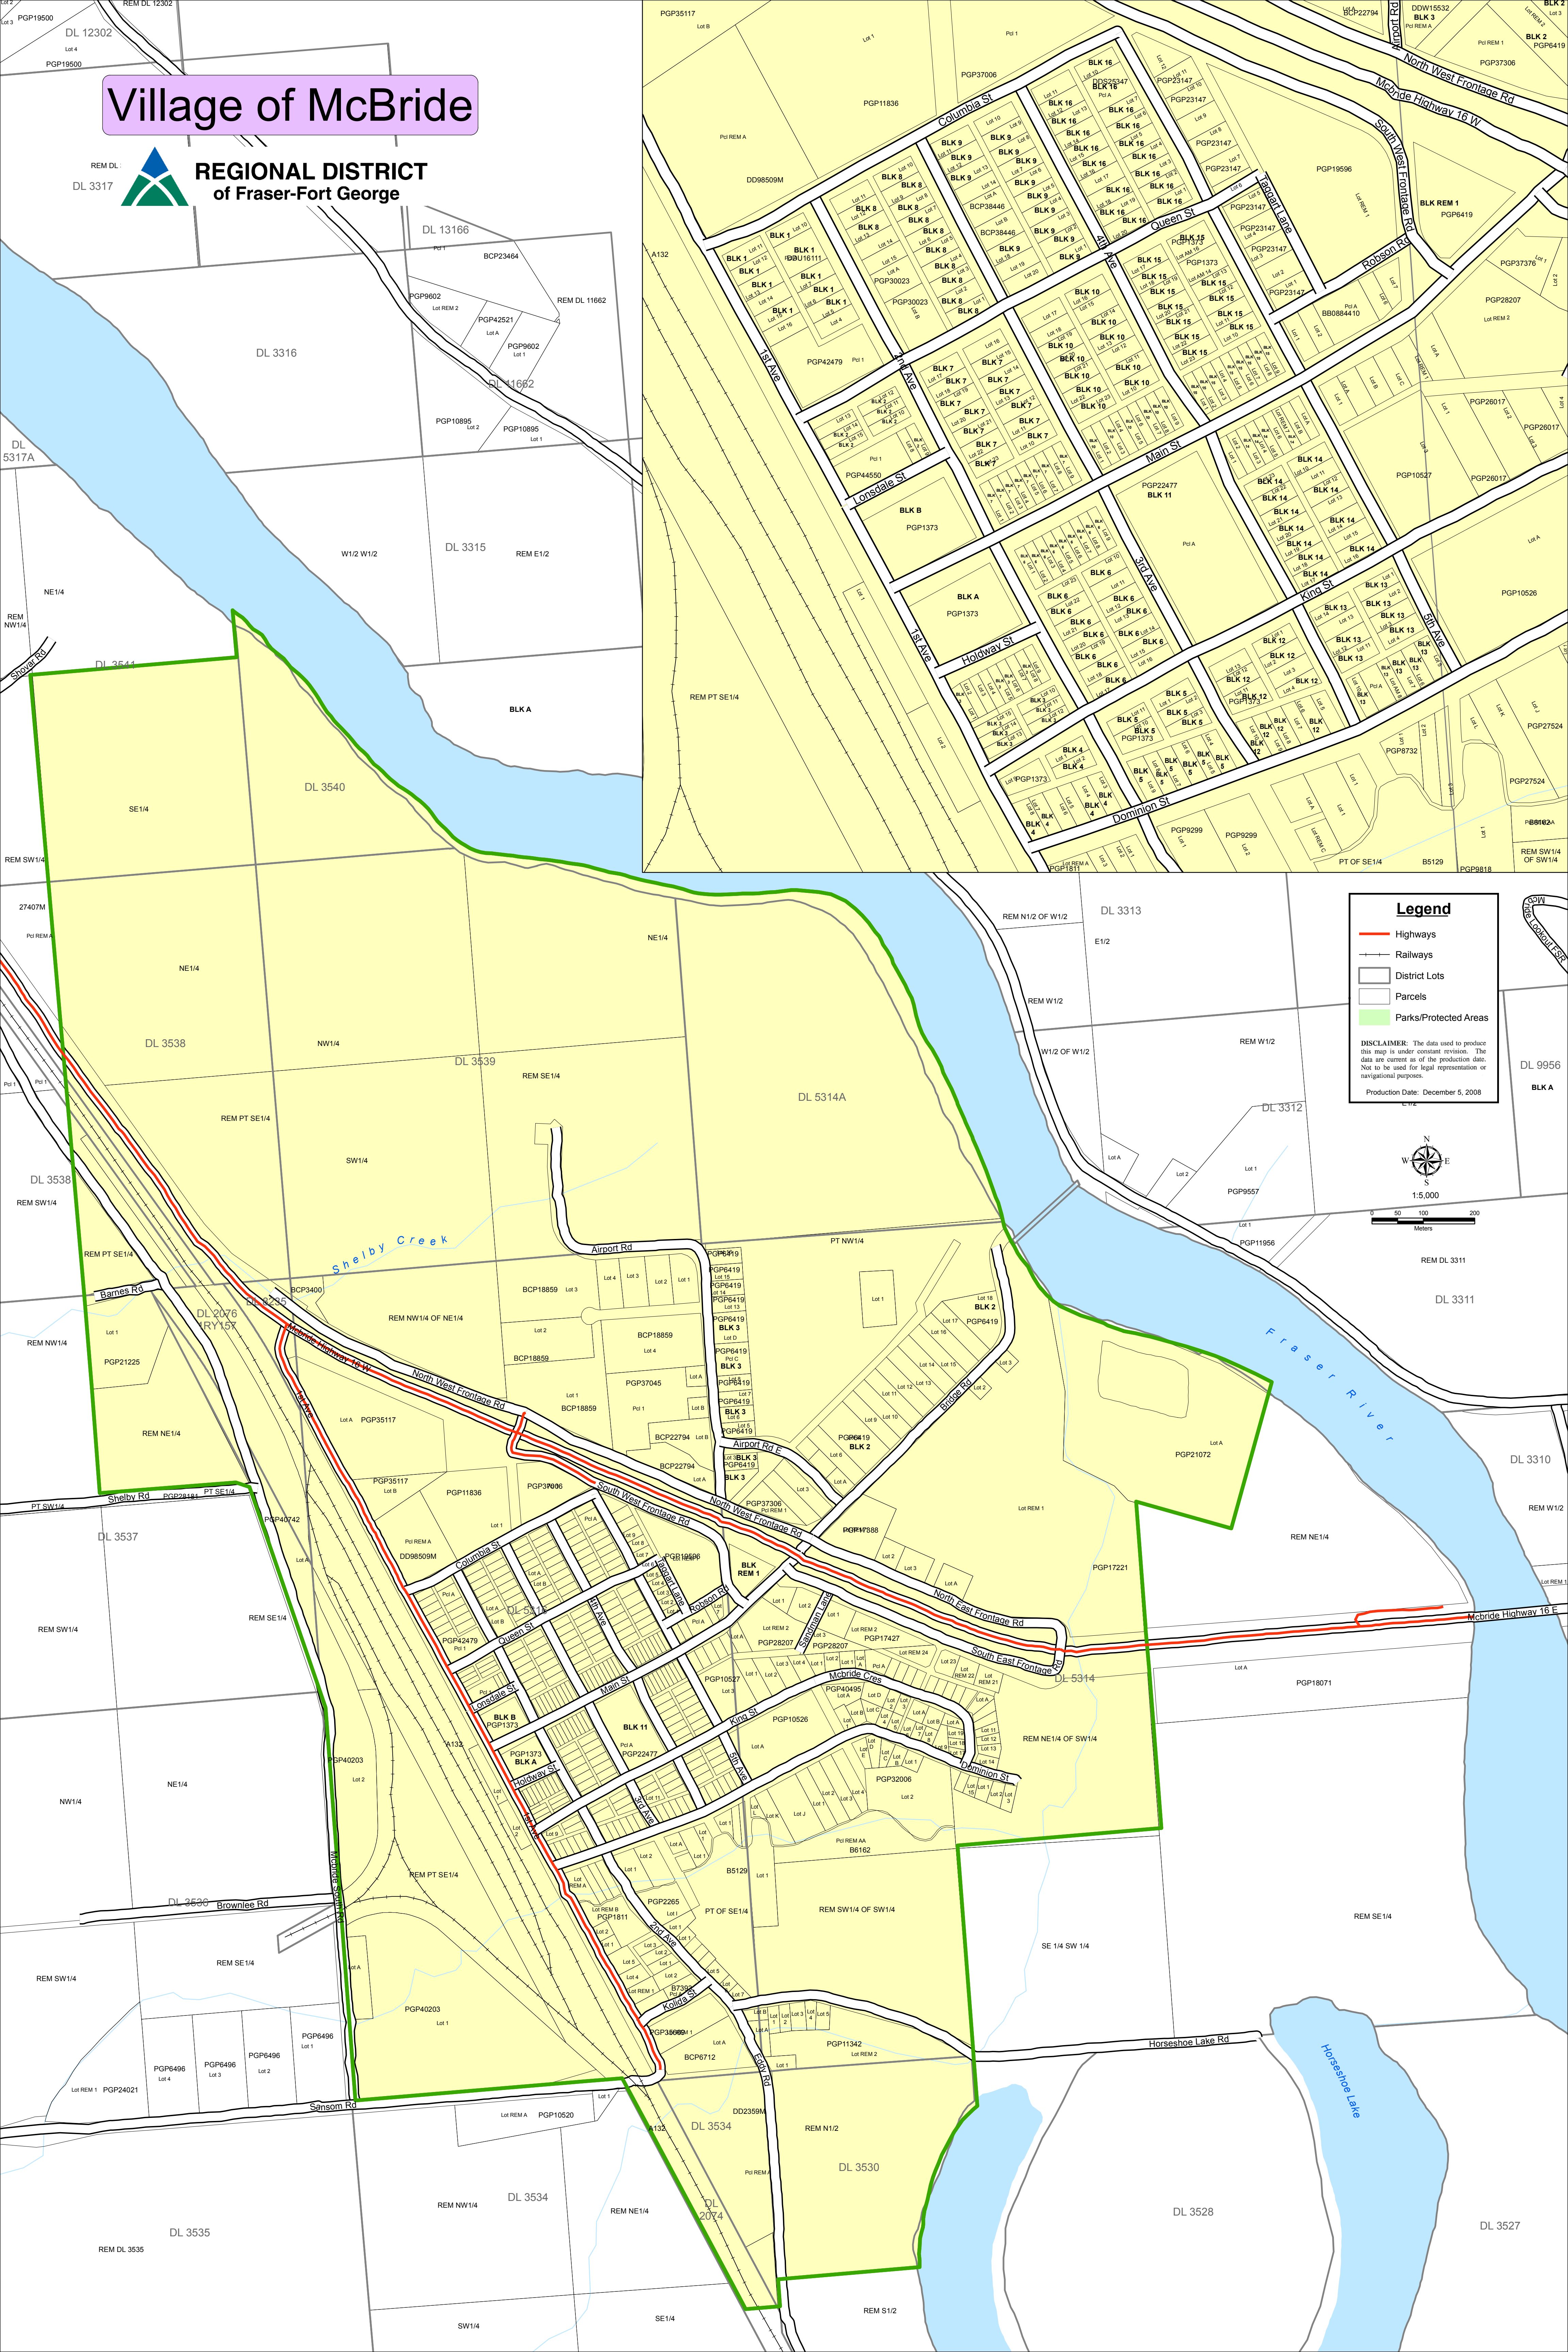

# Village of McBride

REGIONAL DISTRICT  
of Fraser-Fort George

**Legend**

- Highways
- Railways
- District Lots
- Parcels
- Parks/Protected Areas

DISCLAIMER: The data used to produce this map is under constant revision. The data are current as of the production date. Not to be used for legal representation or navigational purposes.

Production Date: December 5, 2008