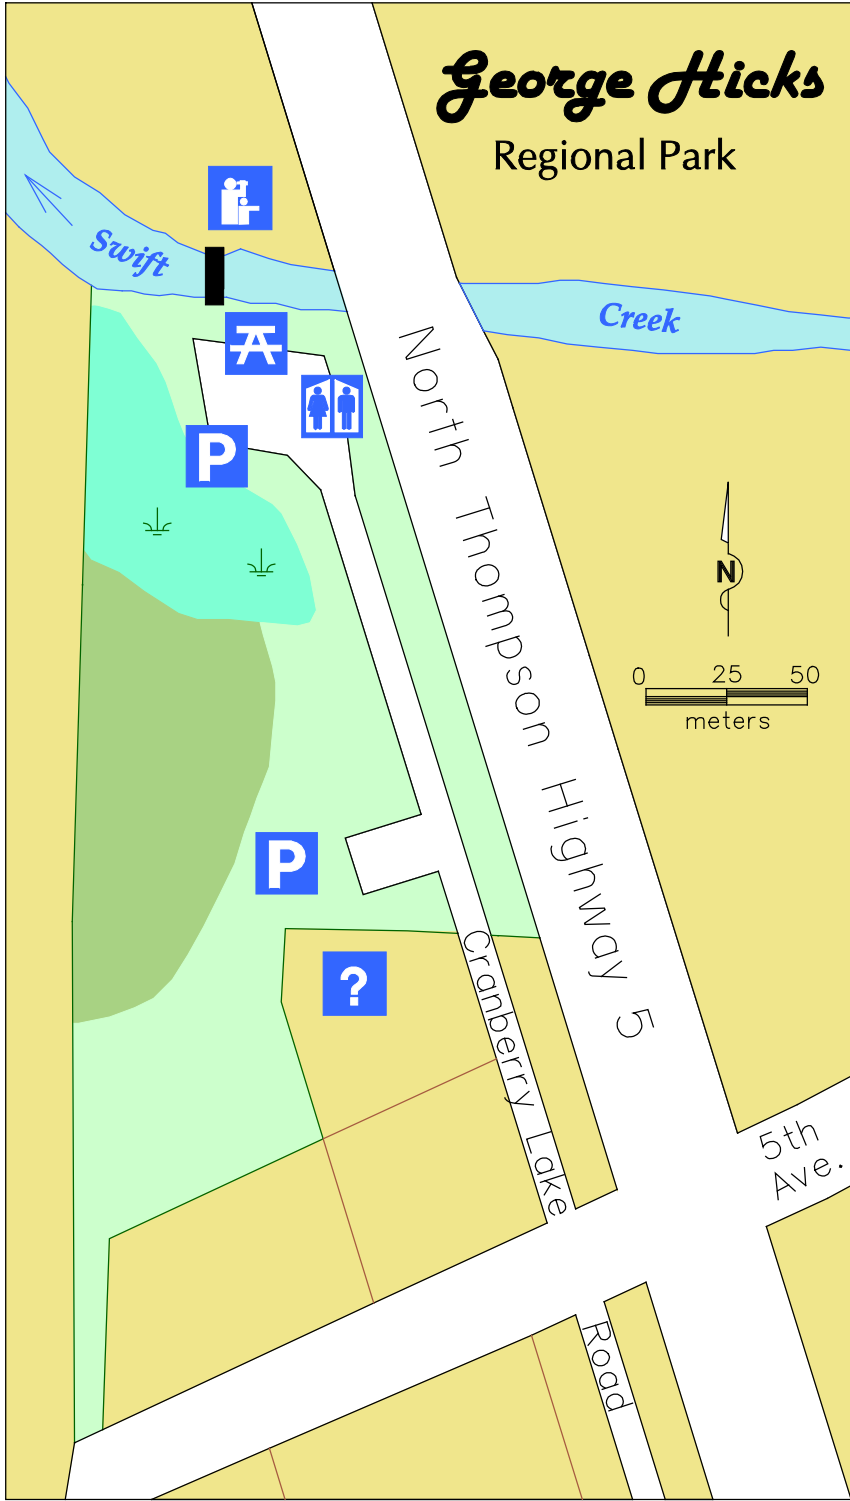

George Hicks Regional Park

-  Parking
-  Picnic Tables
-  Point of Interest
-  Tourist Information Centre
-  Rest Rooms

 Viewing Platform

-  Grass Area
-  Forested
-  Marsh

REGIONAL DISTRICT
of Fraser Fort George