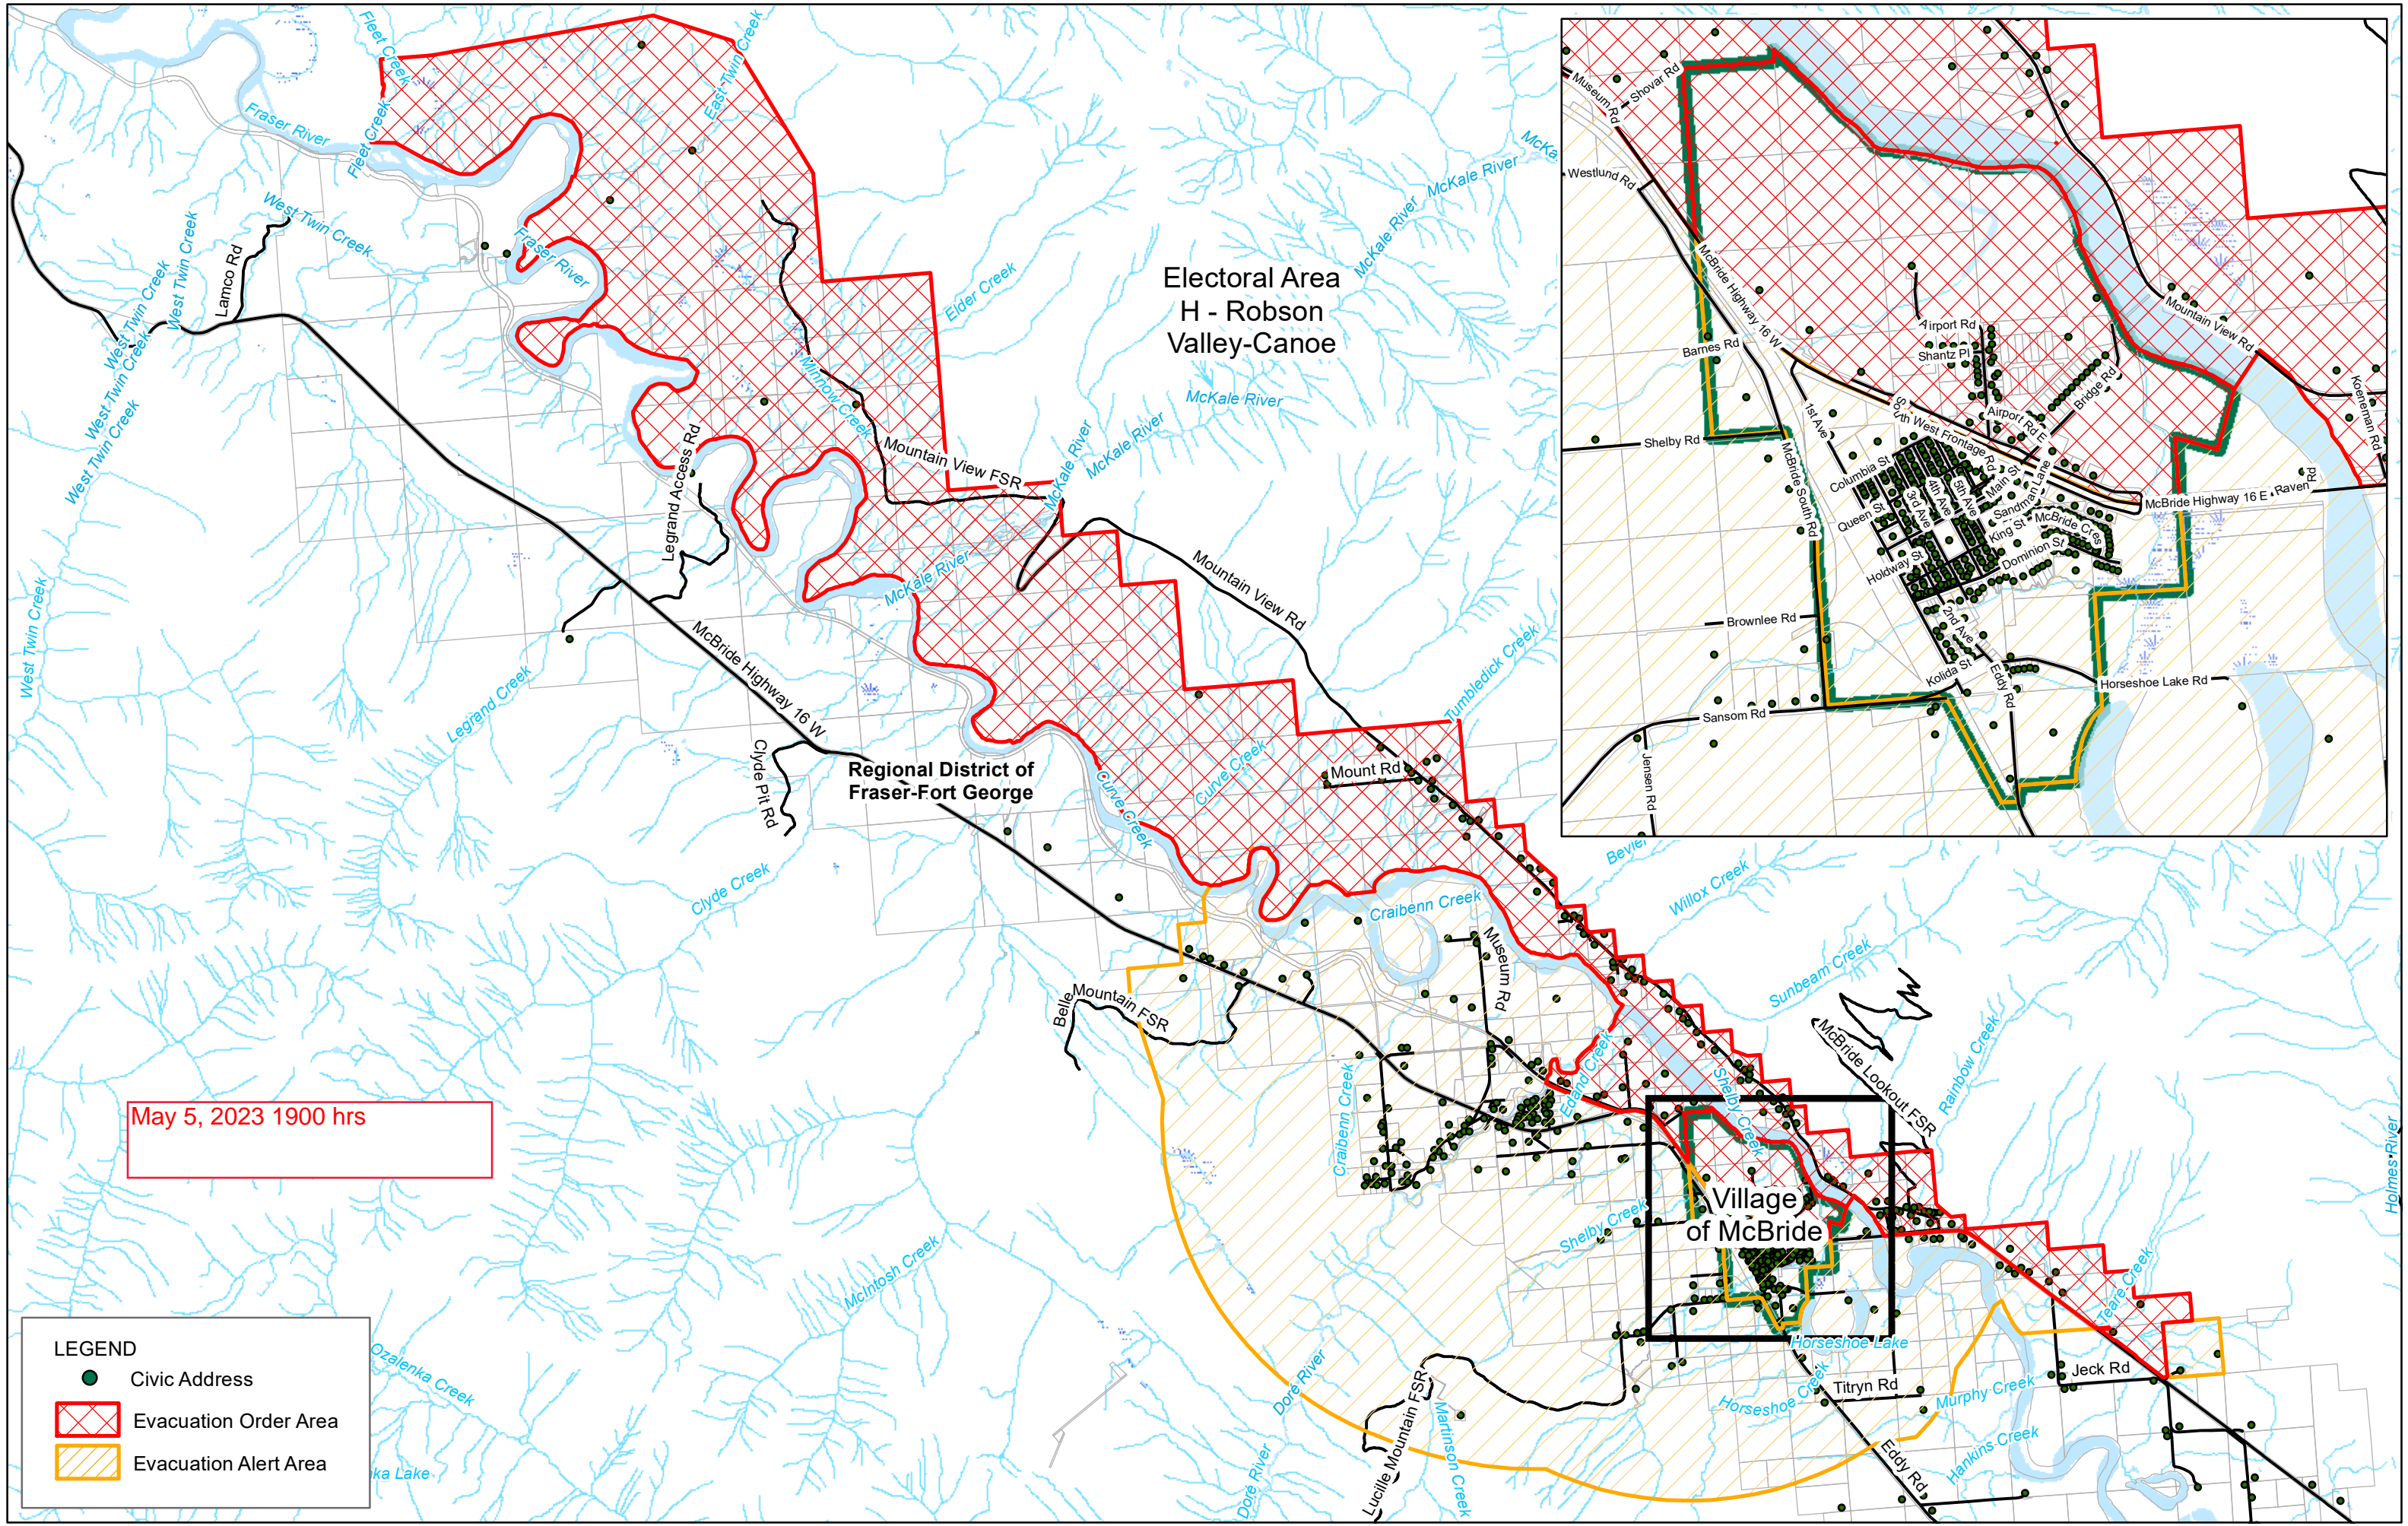

Electoral Area
H - Robson
Valley-Canoe

Regional District of
Fraser-Fort George

Village
of McBride

May 5, 2023 1900 hrs

LEGEND

- Civic Address
- Evacuation Order Area
- Evacuation Alert Area